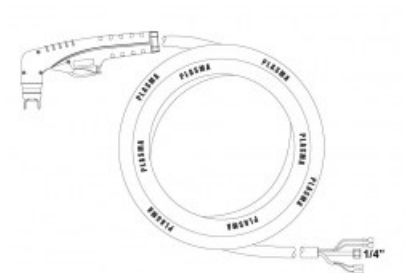

product code: **NW09632CX**

## Product variants

Index	Price
<b>PT40 Hand torch 4m B (coaxial cable)</b> NW09632CX	<b>€259.85 / pc</b> Net price

## Technical details

Type of torch	hand
Standard	PT™
Length	4m
Cutting current	10 - 40A
Gas	air / N2
Duty cycle	60%
Recommended work pressure	4.5 - 5bar
Air flow	150l/min
Arc ignition	without HF
Pilot arc	18 - 22A
Type PT™	PT40