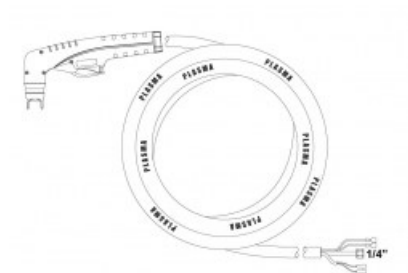

product code: **NW09632CX**

Product variants

Index	Price
PT40 Hand torch 4m B (coaxial cable) NW09632CX	€267.64 / pc Net price

Technical details

Type of torch	hand
Standard	PT™
Length	4m
Cutting current	10 - 40A
Gas	air / N2
Duty cycle	60%
Recommended work pressure	4.5 - 5bar
Air flow	150l/min
Arc ignition	without HF
Pilot arc	18 - 22A
Type PT™	PT40