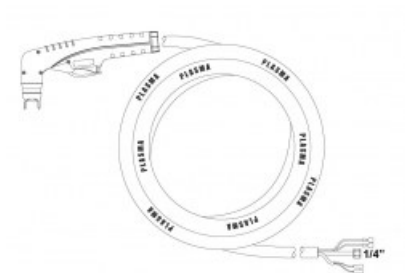

product code: NW09632CX

Product variants

Index	Price
PT40 Hand torch 4m B (coaxial cable) NW09632CX	€259.85 / pc Net price

Technical details

Type of torch	hand
Standard	PT™
Length	4m
Cutting current	10 - 40A
Gas	air / N2
Duty cycle	60%
Recommended work pressure	4.5 - 5bar
Air flow	150l/min
Arc ignition	without HF
Pilot arc	18 - 22A
Type PT™	PT40