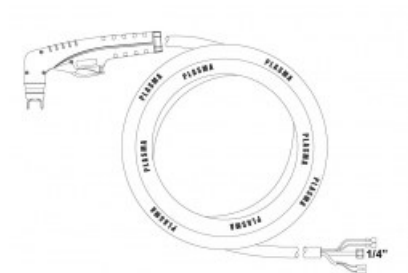

product code: **NW09632CX**

## Product variants

Index	Price
<b>PT40 Hand torch 4m B (coaxial cable)</b> NW09632CX	<b>€285.52 / pc</b> Net price

## Technical details

Type of torch	hand
Standard	PT™
Length	4m
Cutting current	10 - 40A
Gas	air / N2
Duty cycle	60%
Recommended work pressure	4.5 - 5bar
Air flow	150l/min
Arc ignition	without HF
Pilot arc	18 - 22A
Type PT™	PT40