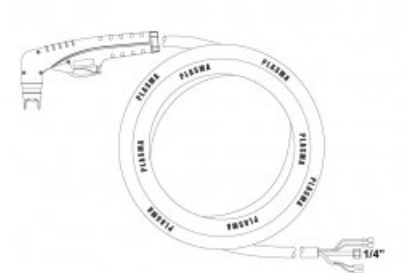

product code: NW09632

Product variants

| Index | Price |
|--|----------------------------------|
| PT40 Hand torch 4m B NW09632 | €194.13 / pc Net price |
| PT40 4m - hand torch cable NW09677 | €84.25 / pc Net price |

Technical details

| | |
|---------------------------|------------|
| Type of torch | hand |
| Standard | PT™ |
| Length | 4m |
| Cutting current | 10 - 40A |
| Gas | air / N2 |
| Duty cycle | 60% |
| Recommended work pressure | 4.5 - 5bar |
| Air flow | 150l/min |
| Arc ignition | without HF |
| Pilot arc | 18 - 22A |
| Type PT™ | PT40 |