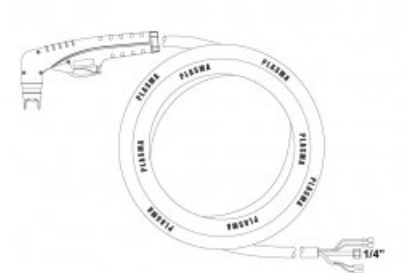

## Product variants

Index	Price
<b>PT40 Hand torch 4m B</b> NW09632	<b>€194.13 / pc</b> Net price
<b>PT40 4m - hand torch cable</b> NW09677	<b>€84.25 / pc</b> Net price

## Technical details

Type of torch	hand
Standard	PT™
Length	4m
Cutting current	10 - 40A
Gas	air / N2
Duty cycle	60%
Recommended work pressure	4.5 - 5bar
Air flow	150l/min
Arc ignition	without HF
Pilot arc	18 - 22A
Type PT™	PT40