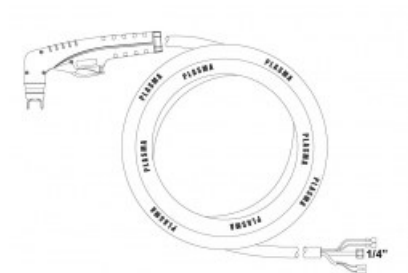

## Product variants

Index	Price
<b>PT40 Hand torch 4m B</b> NW09632	<b>€213.30 / pc</b> Net price
<b>PT40 4m - hand torch cable</b> NW09677	<b>€92.58 / pc</b> Net price

## Technical details

Type of torch	hand
Standard	PT™
Length	4m
Cutting current	10 - 40A
Gas	air / N2
Duty cycle	60%
Recommended work pressure	4.5 - 5bar
Air flow	150l/min
Arc ignition	without HF
Pilot arc	18 - 22A
Type PT™	PT40