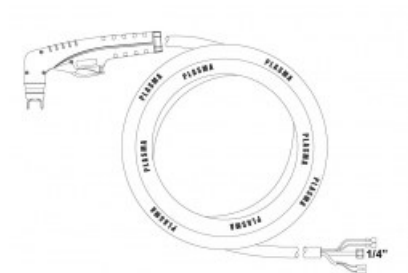

product code: NW09632

Product variants

Index	Price
PT40 Hand torch 4m B NW09632	€199.95 / pc Net price
PT40 4m - hand torch cable NW09677	€86.78 / pc Net price

Technical details

Type of torch	hand
Standard	PT™
Length	4m
Cutting current	10 - 40A
Gas	air / N2
Duty cycle	60%
Recommended work pressure	4.5 - 5bar
Air flow	150l/min
Arc ignition	without HF
Pilot arc	18 - 22A
Type PT™	PT40