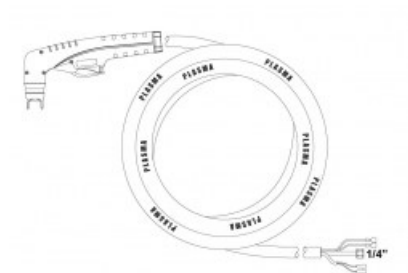

product code: NW09632

Product variants

Index	Price
PT40 Hand torch 4m B NW09632	€194.13 / pc Net price
PT40 4m - hand torch cable NW09677	€84.25 / pc Net price

Technical details

Type of torch	hand
Standard	PT™
Length	4m
Cutting current	10 - 40A
Gas	air / N2
Duty cycle	60%
Recommended work pressure	4.5 - 5bar
Air flow	150l/min
Arc ignition	without HF
Pilot arc	18 - 22A
Type PT™	PT40