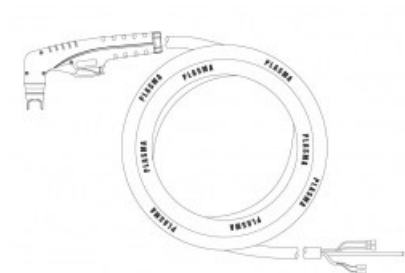

product code: **NW09631**

Product variants

Index	Price
PT40 Hand torch 6m A NW09631	€224.10 / pc Net price

Technical details

Type of torch	hand
Standard	PT™
Length	6m
Cutting current	10 - 40A
Gas	air / N2
Duty cycle	60%
Recommended work pressure	4.5 - 5bar
Air flow	150l/min
Arc ignition	without HF
Pilot arc	18 - 22A
Type PT™	PT40