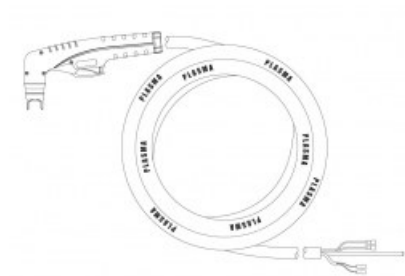

product code: **NW09630CX**

Product variants

Index	Price
PT40 Hand torch 4m A (coaxial cable) NW09630CX	€259.63 / pc Net price

Technical details

Type of torch	hand
Standard	PT™
Length	4m
Cutting current	10 - 40A
Gas	air / N2
Duty cycle	60%
Recommended work pressure	4.5 - 5bar
Air flow	150l/min
Arc ignition	without HF
Pilot arc	18 - 22A
Type PT™	PT40