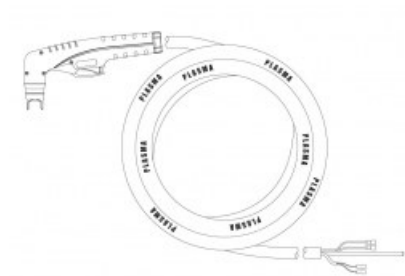

product code: NW09630CX

Product variants

| Index | Price |
|--|----------------------------------|
| PT40 Hand torch 4m A (coaxial cable) NW09630CX | €252.07 / pc Net price |

Technical details

| | |
|---------------------------|------------|
| Type of torch | hand |
| Standard | PT™ |
| Length | 4m |
| Cutting current | 10 - 40A |
| Gas | air / N2 |
| Duty cycle | 60% |
| Recommended work pressure | 4.5 - 5bar |
| Air flow | 150l/min |
| Arc ignition | without HF |
| Pilot arc | 18 - 22A |
| Type PT™ | PT40 |