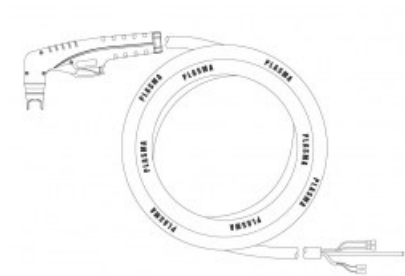

product code: **NW09630CX**

Product variants

Index	Price
PT40 Hand torch 4m A (coaxial cable) NW09630CX	€276.97 / pc Net price

Technical details

Type of torch	hand
Standard	PT™
Length	4m
Cutting current	10 - 40A
Gas	air / N2
Duty cycle	60%
Recommended work pressure	4.5 - 5bar
Air flow	150l/min
Arc ignition	without HF
Pilot arc	18 - 22A
Type PT™	PT40