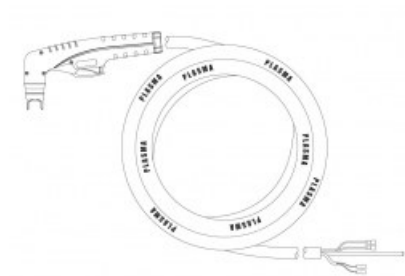

product code: **NW09630CX**

Product variants

| Index | Price |
|--|----------------------------------|
| PT40 Hand torch 4m A (coaxial cable) NW09630CX | €252.07 / pc Net price |

Technical details

| | |
|---------------------------|------------|
| Type of torch | hand |
| Standard | PT™ |
| Length | 4m |
| Cutting current | 10 - 40A |
| Gas | air / N2 |
| Duty cycle | 60% |
| Recommended work pressure | 4.5 - 5bar |
| Air flow | 150l/min |
| Arc ignition | without HF |
| Pilot arc | 18 - 22A |
| Type PT™ | PT40 |