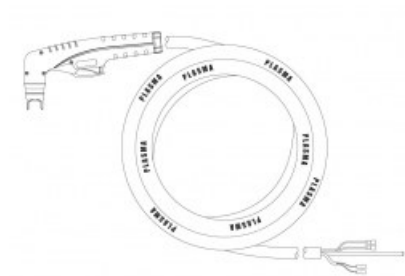

product code: **NW09630CX**

Product variants

Index	Price
PT40 Hand torch 4m A (coaxial cable) NW09630CX	€252.07 / pc Net price

Technical details

Type of torch	hand
Standard	PT™
Length	4m
Cutting current	10 - 40A
Gas	air / N2
Duty cycle	60%
Recommended work pressure	4.5 - 5bar
Air flow	150l/min
Arc ignition	without HF
Pilot arc	18 - 22A
Type PT™	PT40