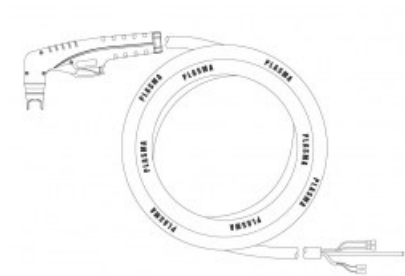

product code: **NW09630**

Product variants

Index	Price
PT40 Hand torch 4m A NW09630	€186.13 / pc Net price

Technical details

Type of torch	hand
Standard	PT™
Length	4m
Cutting current	10 - 40A
Gas	air / N2
Duty cycle	60%
Recommended work pressure	4.5 - 5bar
Air flow	150l/min
Arc ignition	without HF
Pilot arc	18 - 22A
Type PT™	PT40