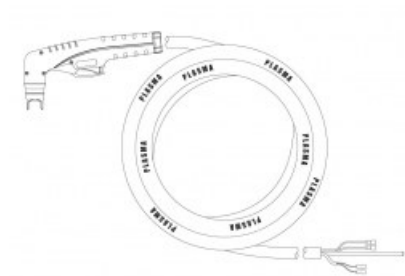

product code: NW09630

Product variants

Index	Price
PT40 Hand torch 4m A NW09630	€204.52 / pc Net price

Technical details

Type of torch	hand
Standard	PT™
Length	4m
Cutting current	10 - 40A
Gas	air / N2
Duty cycle	60%
Recommended work pressure	4.5 - 5bar
Air flow	150l/min
Arc ignition	without HF
Pilot arc	18 - 22A
Type PT™	PT40