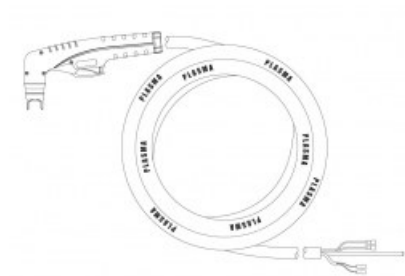

product code: NW09630

Product variants

Index	Price
PT40 Hand torch 4m A NW09630	€191.72 / pc Net price

Technical details

Type of torch	hand
Standard	PT™
Length	4m
Cutting current	10 - 40A
Gas	air / N2
Duty cycle	60%
Recommended work pressure	4.5 - 5bar
Air flow	150l/min
Arc ignition	without HF
Pilot arc	18 - 22A
Type PT™	PT40