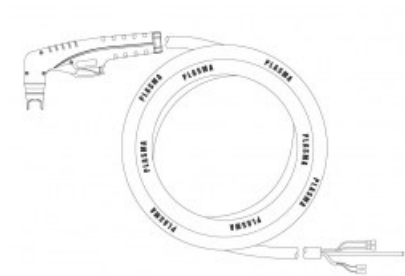

product code: NW09630

Product variants

Index	Price
PT40 Hand torch 4m A NW09630	€186.13 / pc Net price

Technical details

Type of torch	hand
Standard	PT™
Length	4m
Cutting current	10 - 40A
Gas	air / N2
Duty cycle	60%
Recommended work pressure	4.5 - 5bar
Air flow	150l/min
Arc ignition	without HF
Pilot arc	18 - 22A
Type PT™	PT40