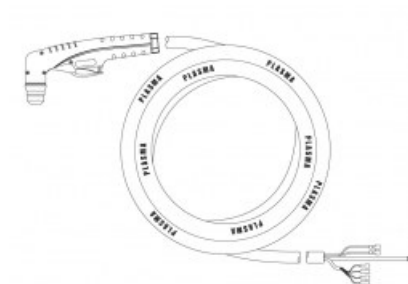

## Product variants

Index	Price
<b>PT25 Hand torch 4m B</b> NW09627	<b>€187.06 / pc</b> Net price

## Technical details

Type of torch	hand
Standard	PT™
Length	4m
Cutting current	10 - 25A
Gas	air / N2
Duty cycle	60%
Recommended work pressure	2.8bar
Air flow	40l/min
Arc ignition	without HF
Pilot arc	18 - 22A
Type PT™	PT25C