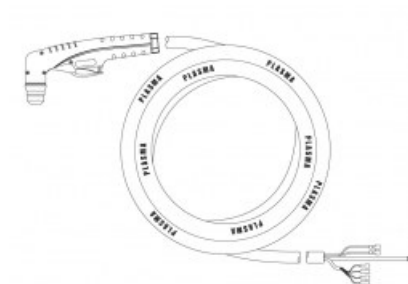

product code: NW09627

Product variants

Index	Price
PT25 Hand torch 4m B NW09627	€187.06 / pc Net price

Technical details

Type of torch	hand
Standard	PT™
Length	4m
Cutting current	10 - 25A
Gas	air / N2
Duty cycle	60%
Recommended work pressure	2.8bar
Air flow	40l/min
Arc ignition	without HF
Pilot arc	18 - 22A
Type PT™	PT25C