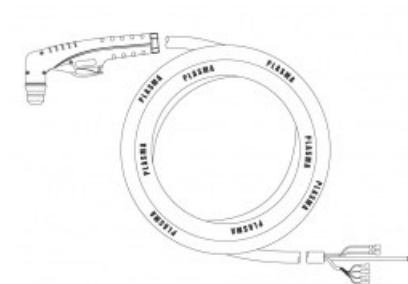

## Product variants

Index	Price
<b>PT25 Hand torch 4m B</b> NW09627	<b>€205.54 / pc</b> Net price

## Technical details

Type of torch	hand
Standard	PT™
Length	4m
Cutting current	10 - 25A
Gas	air / N2
Duty cycle	60%
Recommended work pressure	2.8bar
Air flow	40l/min
Arc ignition	without HF
Pilot arc	18 - 22A
Type PT™	PT25C