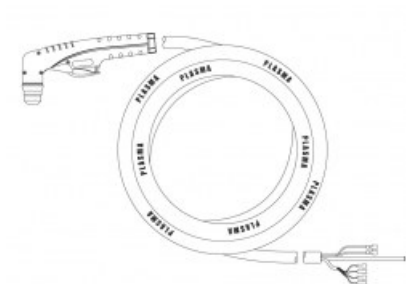

product code: NW09627

Product variants

Index	Price
PT25 Hand torch 4m B NW09627	€192.67 / pc Net price

Technical details

Type of torch	hand
Standard	PT™
Length	4m
Cutting current	10 - 25A
Gas	air / N2
Duty cycle	60%
Recommended work pressure	2.8bar
Air flow	40l/min
Arc ignition	without HF
Pilot arc	18 - 22A
Type PT™	PT25C