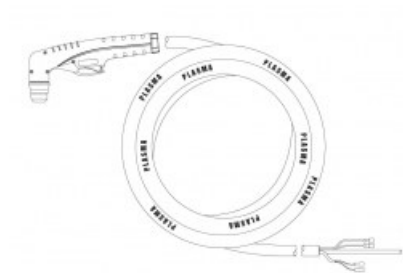

product code: **NW09625CX**

Product variants

Index	Price
PT25 Hand torch 4m A (coaxial cable) NW09625CX	€230.99 / pc Net price

Technical details

Type of torch	hand
Standard	PT™
Length	4m
Cutting current	10 - 25A
Gas	air / N2
Duty cycle	60%
Recommended work pressure	2.8bar
Air flow	40l/min
Arc ignition	without HF
Pilot arc	18 - 22A
Type PT™	PT25C