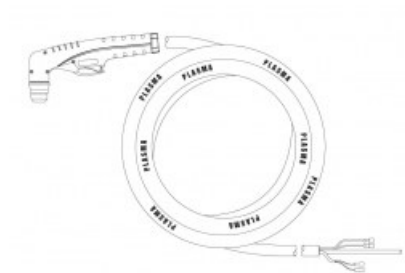

product code: **NW09625CX**

Product variants

Index	Price
PT25 Hand torch 4m A (coaxial cable) NW09625CX	€224.26 / pc Net price

Technical details

Type of torch	hand
Standard	PT™
Length	4m
Cutting current	10 - 25A
Gas	air / N2
Duty cycle	60%
Recommended work pressure	2.8bar
Air flow	40l/min
Arc ignition	without HF
Pilot arc	18 - 22A
Type PT™	PT25C