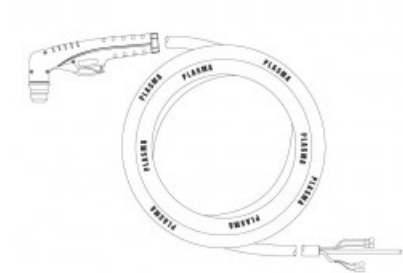

product code: **NW09625CX**

Product variants

Index	Price
PT25 Hand torch 4m A (coaxial cable) NW09625CX	€224.26 / pc Net price

Technical details

Type of torch	hand
Standard	PT™
Length	4m
Cutting current	10 - 25A
Gas	air / N2
Duty cycle	60%
Recommended work pressure	2.8bar
Air flow	40l/min
Arc ignition	without HF
Pilot arc	18 - 22A
Type PT™	PT25C