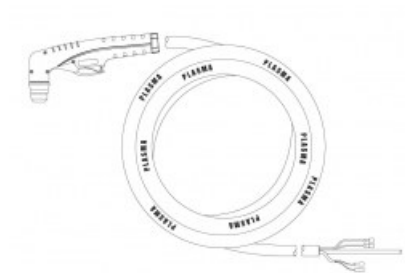

## Product variants

Index	Price
<b>PT25 Hand torch 4m A (coaxial cable)</b> NW09625CX	<b>€246.41 / pc</b> Net price

## Technical details

Type of torch	hand
Standard	PT™
Length	4m
Cutting current	10 - 25A
Gas	air / N2
Duty cycle	60%
Recommended work pressure	2.8bar
Air flow	40l/min
Arc ignition	without HF
Pilot arc	18 - 22A
Type PT™	PT25C