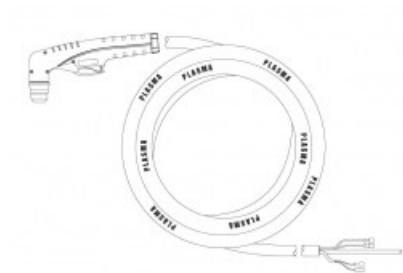

product code: NW09625

Product variants

Index	Price
PT25 Hand torch 4m A NW09625	€201.14 / pc Net price

Technical details

Type of torch	hand
Standard	PT™
Length	4m
Cutting current	10 - 25A
Gas	air / N2
Duty cycle	60%
Recommended work pressure	2.8bar
Air flow	40l/min
Arc ignition	without HF
Pilot arc	18 - 22A
Type PT™	PT25C