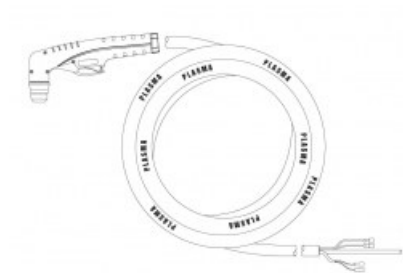

product code: NW09625

Product variants

Index	Price
PT25 Hand torch 4m A NW09625	€183.06 / pc Net price

Technical details

Type of torch	hand
Standard	PT™
Length	4m
Cutting current	10 - 25A
Gas	air / N2
Duty cycle	60%
Recommended work pressure	2.8bar
Air flow	40l/min
Arc ignition	without HF
Pilot arc	18 - 22A
Type PT™	PT25C