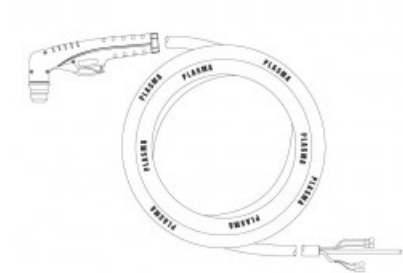

product code: NW09625

Product variants

Index	Price
PT25 Hand torch 4m A NW09625	€188.55 / pc Net price

Technical details

Type of torch	hand
Standard	PT™
Length	4m
Cutting current	10 - 25A
Gas	air / N2
Duty cycle	60%
Recommended work pressure	2.8bar
Air flow	40l/min
Arc ignition	without HF
Pilot arc	18 - 22A
Type PT™	PT25C