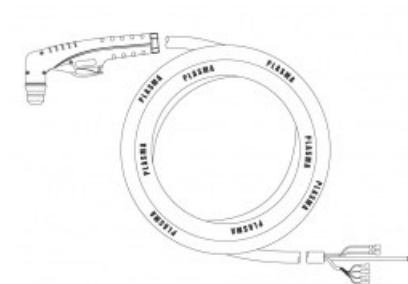

product code: NW09622

Product variants

Index	Price
PT20 Hand torch 4m B NW09622	€185.36 / pc Net price

Technical details

Type of torch	hand
Standard	PT™
Length	4m
Cutting current	10 - 25A
Gas	air / N2
Duty cycle	60%
Recommended work pressure	2.0bar
Air flow	40l/min
Arc ignition	without HF
Pilot arc	18 - 22A
Type PT™	PT20C