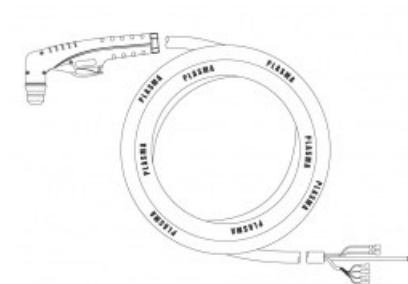

product code: NW09622

Product variants

Index	Price
PT20 Hand torch 4m B NW09622	€203.67 / pc Net price

Technical details

Type of torch	hand
Standard	PT™
Length	4m
Cutting current	10 - 25A
Gas	air / N2
Duty cycle	60%
Recommended work pressure	2.0bar
Air flow	40l/min
Arc ignition	without HF
Pilot arc	18 - 22A
Type PT™	PT20C