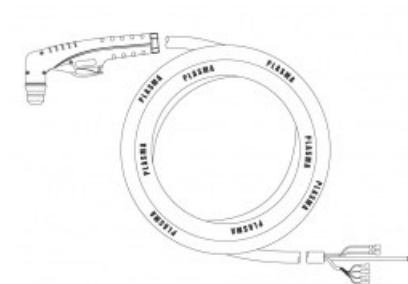

product code: NW09622

Product variants

Index	Price
PT20 Hand torch 4m B NW09622	€190.92 / pc Net price

Technical details

Type of torch	hand
Standard	PT™
Length	4m
Cutting current	10 - 25A
Gas	air / N2
Duty cycle	60%
Recommended work pressure	2.0bar
Air flow	40l/min
Arc ignition	without HF
Pilot arc	18 - 22A
Type PT™	PT20C