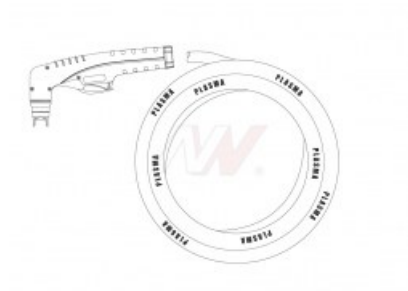

product code: NW09620TW20

Product variants

Index	Price
Hand torch PT-20 4m NW09620TW20	€206.28 / pc Net price

Technical details

Type of torch	hand
Standard	TELWIN®
Length	4m
Type TELWIN®	PLASMA 34 KOMPRESSOR / 54 KOMPRESSOR / 41®