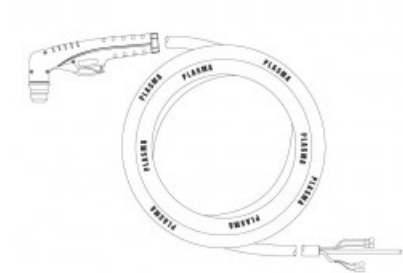

product code: **NW09620CX**

Product variants

Index	Price
PT20 Hand torch 4m A (coaxial cable) NW09620CX	€222.87 / pc Net price

Technical details

Type of torch	hand
Standard	PT™
Length	4m
Cutting current	10 - 25A
Gas	air / N2
Duty cycle	60%
Recommended work pressure	2.0bar
Air flow	40l/min
Arc ignition	without HF
Pilot arc	18 - 22A
Type PT™	PT20C