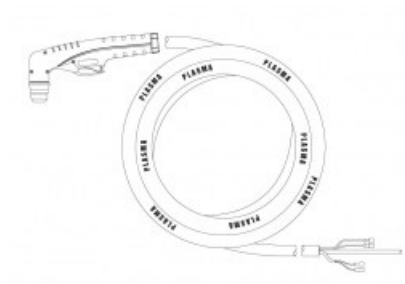

## Product variants

Index	Price
<b>PT20 Hand torch 4m A (coaxial cable)</b> NW09620CX	<b>€222.87 / pc</b> Net price

## Technical details

Type of torch	hand
Standard	PT™
Length	4m
Cutting current	10 - 25A
Gas	air / N2
Duty cycle	60%
Recommended work pressure	2.0bar
Air flow	40l/min
Arc ignition	without HF
Pilot arc	18 - 22A
Type PT™	PT20C