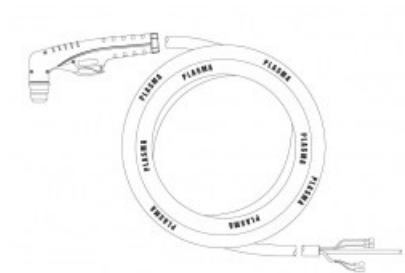

product code: **NW09620CX**

Product variants

Index	Price
PT20 Hand torch 4m A (coaxial cable) NW09620CX	€244.89 / pc Net price

Technical details

Type of torch	hand
Standard	PT™
Length	4m
Cutting current	10 - 25A
Gas	air / N2
Duty cycle	60%
Recommended work pressure	2.0bar
Air flow	40l/min
Arc ignition	without HF
Pilot arc	18 - 22A
Type PT™	PT20C