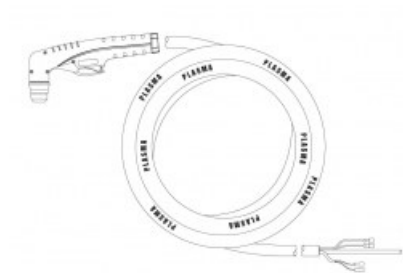

product code: **NW09620CX**

Product variants

Index	Price
PT20 Hand torch 4m A (coaxial cable) NW09620CX	€229.56 / pc Net price

Technical details

Type of torch	hand
Standard	PT™
Length	4m
Cutting current	10 - 25A
Gas	air / N2
Duty cycle	60%
Recommended work pressure	2.0bar
Air flow	40l/min
Arc ignition	without HF
Pilot arc	18 - 22A
Type PT™	PT20C