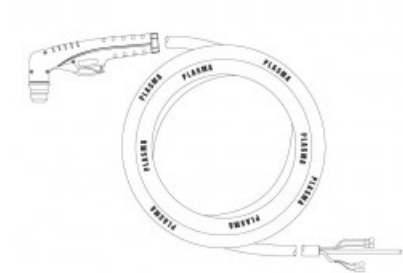

product code: NW09620

Product variants

Index	Price
PT20 Hand torch 4m A NW09620	€179.73 / pc Net price

Technical details

Type of torch	hand
Standard	PT™
Length	4m
Cutting current	10 - 25A
Gas	air / N2
Duty cycle	60%
Recommended work pressure	2.0bar
Air flow	40l/min
Arc ignition	without HF
Pilot arc	18 - 22A
Type PT™	PT20C