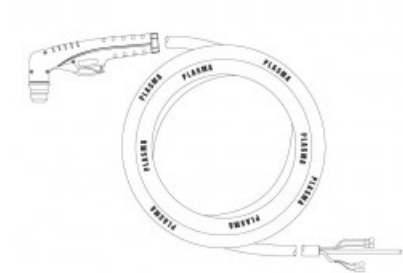

product code: NW09620

Product variants

Index	Price
PT20 Hand torch 4m A NW09620	€185.13 / pc Net price

Technical details

Type of torch	hand
Standard	PT™
Length	4m
Cutting current	10 - 25A
Gas	air / N2
Duty cycle	60%
Recommended work pressure	2.0bar
Air flow	40l/min
Arc ignition	without HF
Pilot arc	18 - 22A
Type PT™	PT20C