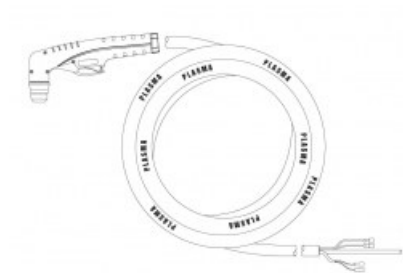

## Product variants

Index	Price
<b>PT20 Hand torch 4m A</b> NW09620	<b>€179.73 / pc</b> Net price

## Technical details

Type of torch	hand
Standard	PT™
Length	4m
Cutting current	10 - 25A
Gas	air / N2
Duty cycle	60%
Recommended work pressure	2.0bar
Air flow	40l/min
Arc ignition	without HF
Pilot arc	18 - 22A
Type PT™	PT20C