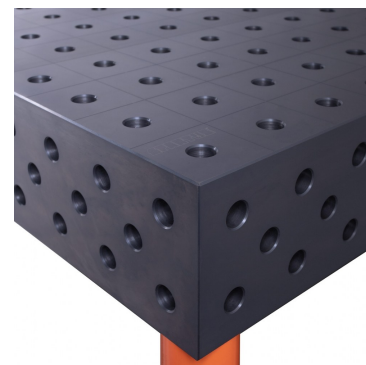

Product details: MAXIMUS 3D 1500 x 1000 x 200 [4 table legs with feet L=550]

product code: SP28N-15-10-550

### GUARANTEE YOURSELF CONSTANT SUPPORT WITH MAXIMUS TABLES!

- **S355J2+N NITREDED STEEL**

S355J2+N steel grade used to make the welding table gives high strength, impact and scratch resistance, whereas plasma nitrided welded top significantly enhances protection against corrosion and weld spatter.

- **25mm TABLE TOP**

The table top with a thickness of 25 mm guarantees the durability of the table and resistance to mechanical damage.

- **MILLIMETRIC SCALE**

The applied millimeter scale facilitates precise assembly of the element to be processed.

- **3D SIDE**

It allows to expand the working surface and joining the table tops.

- **D28 SYSTEM**

Drilled and chamfered holes 28mm.