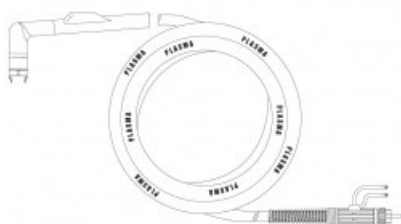

## Product variants

Index	Price
<b>H250W Hand torch 15m (central connector)</b> NW08226	<b>€1,894.92 / pc</b> Net price

## Technical details

Type of torch	hand
Standard	PT™
Length	15m
Cutting current	max. 300A
Gas	air / N2
Duty cycle	60%
Recommended work pressure	4.8 - 5bar
Air flow	120l/min
Arc ignition	HF
Type PT™	250W