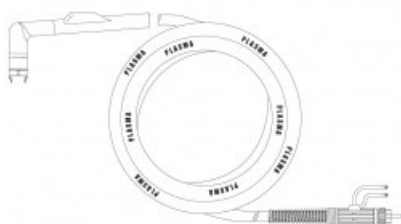

product code: NW08226

Product variants

Index	Price
H250W Hand torch 15m (central connector) NW08226	€1,894.92 / pc Net price

Technical details

Type of torch	hand
Standard	PT™
Length	15m
Cutting current	max. 300A
Gas	air / N2
Duty cycle	60%
Recommended work pressure	4.8 - 5bar
Air flow	120l/min
Arc ignition	HF
Type PT™	250W