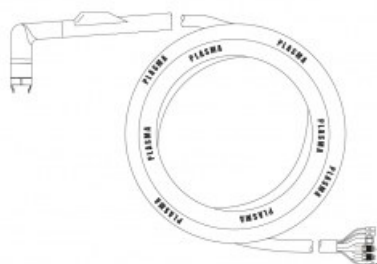

product code: NW08225

Product variants

Index	Price
H250W Hand torch 15m (connection 5/8") NW08225	€1,950.00 / pc Net price

Technical details

Type of torch	hand
Standard	PT™
Length	15m
Cutting current	max. 300A
Gas	air / N2
Duty cycle	60%
Recommended work pressure	4.8 - 5bar
Air flow	120l/min
Arc ignition	HF
Type PT™	250W