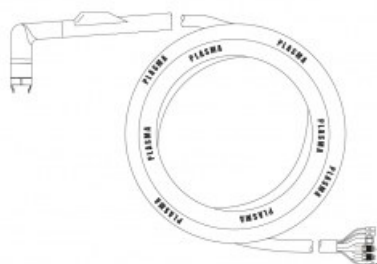

product code: **NW08225**

Product variants

Index	Price
H250W Hand torch 15m (connection 5/8") NW08225	€1,774.68 / pc Net price

Technical details

Type of torch	hand
Standard	PT™
Length	15m
Cutting current	max. 300A
Gas	air / N2
Duty cycle	60%
Recommended work pressure	4.8 - 5bar
Air flow	120l/min
Arc ignition	HF
Type PT™	250W