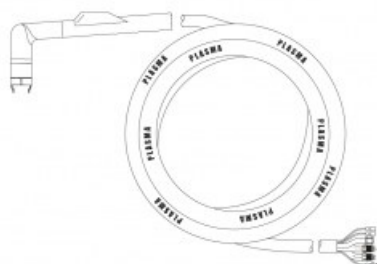

## Product variants

Index	Price
<b>H250W Hand torch 15m (connection 5/8")</b> NW08225	<b>€1,774.68 / pc</b> Net price

## Technical details

Type of torch	hand
Standard	PT™
Length	15m
Cutting current	max. 300A
Gas	air / N2
Duty cycle	60%
Recommended work pressure	4.8 - 5bar
Air flow	120l/min
Arc ignition	HF
Type PT™	250W