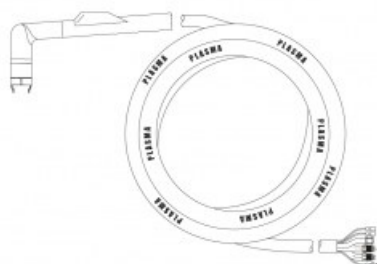

product code: **NW08225**

Product variants

Index	Price
H250W Hand torch 15m (connection 5/8") NW08225	€1,827.92 / pc Net price

Technical details

Type of torch	hand
Standard	PT™
Length	15m
Cutting current	max. 300A
Gas	air / N2
Duty cycle	60%
Recommended work pressure	4.8 - 5bar
Air flow	120l/min
Arc ignition	HF
Type PT™	250W