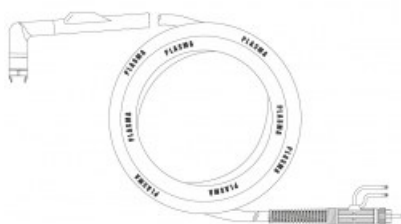

## Product variants

Index	Price
<b>H250W Hand torch 7.5m (central connector)</b> NW08221	<b>€1,673.60 / pc</b> Net price

## Technical details

Type of torch	hand
Standard	PT™
Length	7.5m
Cutting current	max. 300A
Gas	air / N2
Duty cycle	60%
Recommended work pressure	4.8 - 5bar
Air flow	120l/min
Arc ignition	HF
Type PT™	250W