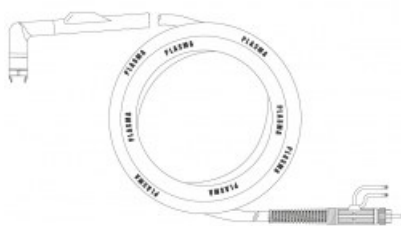

product code: **NW08221**

Product variants

Index	Price
H250W Hand torch 7.5m (central connector) NW08221	€1,523.13 / pc Net price

Technical details

Type of torch	hand
Standard	PT™
Length	7.5m
Cutting current	max. 300A
Gas	air / N2
Duty cycle	60%
Recommended work pressure	4.8 - 5bar
Air flow	120l/min
Arc ignition	HF
Type PT™	250W