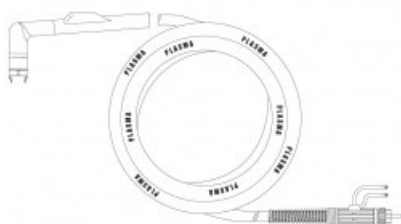

product code: **NW08221**

Product variants

Index	Price
H250W Hand torch 7.5m (central connector) NW08221	€1,523.13 / pc Net price

Technical details

Type of torch	hand
Standard	PT™
Length	7.5m
Cutting current	max. 300A
Gas	air / N2
Duty cycle	60%
Recommended work pressure	4.8 - 5bar
Air flow	120l/min
Arc ignition	HF
Type PT™	250W