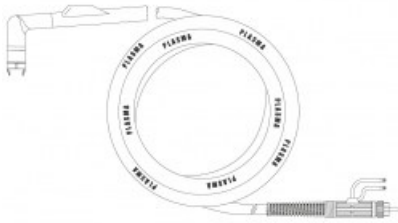

product code: **NW08221**

Product variants

Index	Price
H250W Hand torch 7.5m (central connector) NW08221	€1,568.82 / pc Net price

Technical details

Type of torch	hand
Standard	PT™
Length	7.5m
Cutting current	max. 300A
Gas	air / N2
Duty cycle	60%
Recommended work pressure	4.8 - 5bar
Air flow	120l/min
Arc ignition	HF
Type PT™	250W