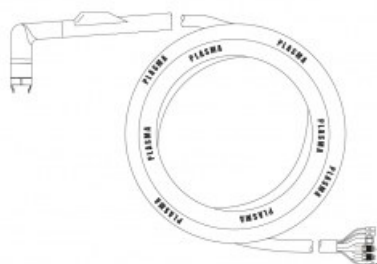

## Product variants

Index	Price
<b>H250W Hand torch 7.5m (connection 5/8")</b> NW08220	<b>€1,443.19 / pc</b> Net price

## Technical details

Type of torch	hand
Standard	PT™
Length	7.5m
Cutting current	max. 300A
Gas	air / N2
Duty cycle	60%
Recommended work pressure	4.8 - 5bar
Air flow	120l/min
Arc ignition	HF
Type PT™	250W