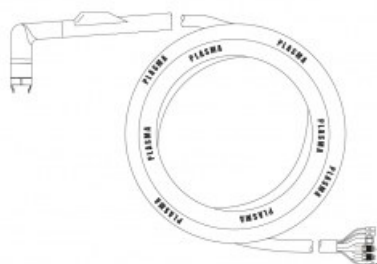

## Product variants

Index	Price
<b>H250W Hand torch 7.5m (connection 5/8")</b> NW08220	<b>€1,401.15 / pc</b> Net price

## Technical details

Type of torch	hand
Standard	PT™
Length	7.5m
Cutting current	max. 300A
Gas	air / N2
Duty cycle	60%
Recommended work pressure	4.8 - 5bar
Air flow	120l/min
Arc ignition	HF
Type PT™	250W