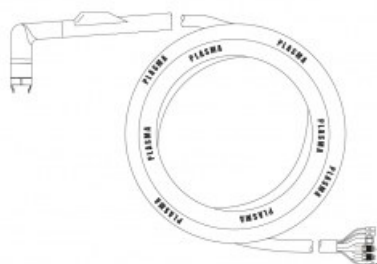

Product details: H250W Hand torch 7.5m (connection 5/8")

nov-Weld

product code: NW08220

Product variants

Index	Price
H250W Hand torch 7.5m (connection 5/8") NW08220	€1,401.15 / pc Net price

Technical details

Type of torch	hand
Standard	PT™
Length	7.5m
Cutting current	max. 300A
Gas	air / N2
Duty cycle	60%
Recommended work pressure	4.8 - 5bar
Air flow	120l/min
Arc ignition	HF
Type PT™	250W