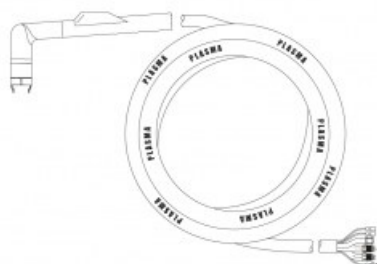

Product details: H250W Hand torch 7.5m (connection 5/8")

nov-Weld

product code: NW08220

## Product variants

Index	Price
<b>H250W Hand torch 7.5m (connection 5/8")</b> NW08220	<b>€1,401.15 / pc</b> Net price

## Technical details

Type of torch	hand
Standard	PT™
Length	7.5m
Cutting current	max. 300A
Gas	air / N2
Duty cycle	60%
Recommended work pressure	4.8 - 5bar
Air flow	120l/min
Arc ignition	HF
Type PT™	250W