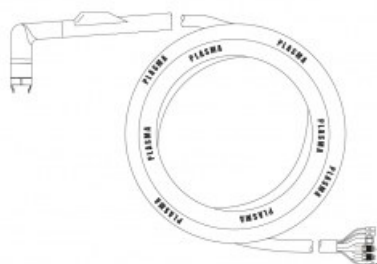

product code: NW08220

Product variants

Index	Price
H250W Hand torch 7.5m (connection 5/8") NW08220	€1,539.57 / pc Net price

Technical details

Type of torch	hand
Standard	PT™
Length	7.5m
Cutting current	max. 300A
Gas	air / N2
Duty cycle	60%
Recommended work pressure	4.8 - 5bar
Air flow	120l/min
Arc ignition	HF
Type PT™	250W