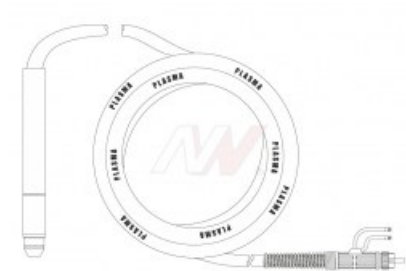

product code: **NW07842**

Product variants

Index	Price
Machine torch 6m central connector NW07842	€1,340.71 / pc Net price
Machine torch, 6m, central connector NW03472	€365.51 / pc Net price

Technical details

Type of torch	machine
Standard	EWS® / LINCLON®
Length	6m
Type EWS® / LINCOLN®	EX100RF / T120W
Reference number	W0400040