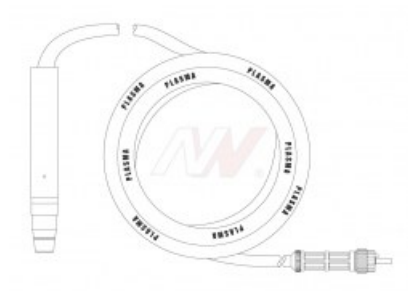

product code: **NW06951S**

Product variants

Index	Price
Machine torch 12m central connector NW06951S	€632.73 / pc Net price
Machine torch 12m central connector NW07852	€1,632.01 / pc Net price

Technical details

Type of torch	machine
Standard	TRAFIMET®
Length	12m
Type TRAFIMET®	R145 / A151 R145P / P151