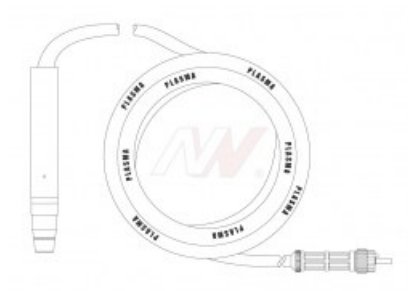

product code: **NW06951S**

## Product variants

Index	Price
<b>Machine torch 12m central connector NW06951S</b>	<b>€674.98 / pc</b> Net price
<b>Machine torch 12m central connector NW07852</b>	<b>€1,741.00 / pc</b> Net price

## Technical details

Type of torch	machine
Standard	TRAFIMET®
Length	12m
Type TRAFIMET®	R145 / A151 R145P / P151