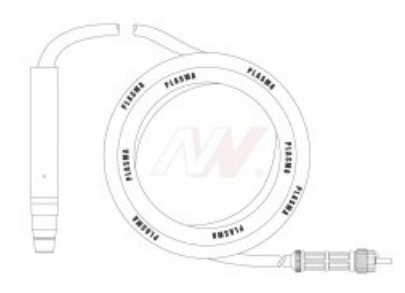

product code: **NW06951S**

Product variants

| Index | Price |
|---|---|
| Machine torch 12m central connector NW06951S | €674.98 / pc VAT 23% €830.23 / pc |
| Machine torch 12m central connector NW07852 | €1,741.00 / pc VAT 23% €2,141.43 / pc |

Technical details

| | |
|----------------|--------------------------|
| Type of torch | machine |
| Standard | TRAFIMET® |
| Length | 12m |
| Type TRAFIMET® | R145 / A151 R145P / P151 |