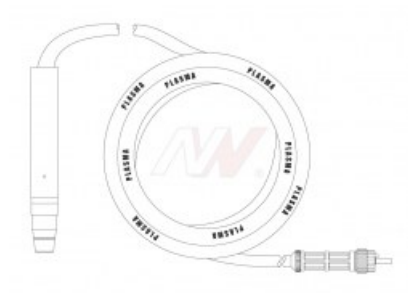

product code: **NW06951S**

Product variants

Index	Price
Machine torch 12m central connector NW06951S	€614.30 / pc Net price
Machine torch 12m central connector NW07852	€1,584.47 / pc Net price

Technical details

Type of torch	machine
Standard	TRAFIMET®
Length	12m
Type TRAFIMET®	R145 / A151 R145P / P151