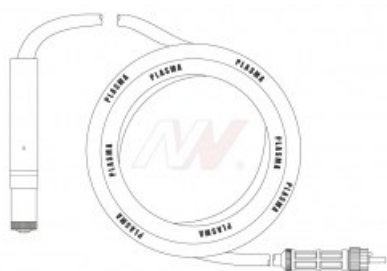

Product details: SP150M Machine torch, 6m
(connection 1/8")

product code: **NW04400S**

Product variants

Index	Price
SP150M Machine torch, 6m (connection 1/8") NW04400S	€411.57 / pc Net price

Technical details

Type of torch	machine
Standard	CEBORA®
Length	6m
Type CEBORA®	P150 / CP-160®
Reference number	1529