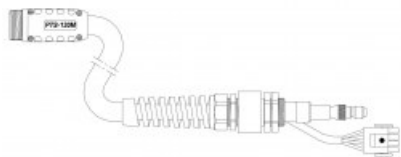

Product details: Cable, 7.5m (connection EASY-FIT, POWERMAX1650® -machine torch)

product code: **NW03892FX-HY**

Product variants

Index	Price
Cable, 7.5m (connection EASY-FIT, POWERMAX1650® -machine torch) NW03892FX-HY	€348.25 / pc Net price