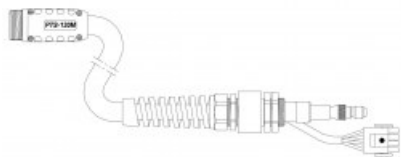

Product details: Cable, 7.5m (connection EASY-FIT, POWERMAX1650® -machine torch)

product code: **NW03892FX-HY**

Product variants

Index	Price
Cable, 7.5m (connection EASY-FIT, POWERMAX1650® -machine torch) NW03892FX-HY	€338.11 / pc Net price