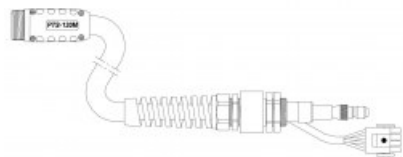

Product details: Cable, 7.5m (connection EASY-FIT, POWERMAX1650® -machine torch)

product code: **NW03892FX-HY**

Product variants

Index	Price
Cable, 7.5m (connection EASY-FIT, POWERMAX1650® -machine torch) NW03892FX-HY	€338.11 / pc Net price