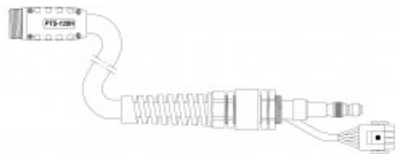

Product details: Cable, 7.5m (connection EASY-FIT, POWERMAX1650® -hand torch)

product code: **NW03882FX-HY**

Product variants

Index	Price
Cable, 7.5m (connection EASY-FIT, POWERMAX1650® -hand torch) NW03882FX-HY	€330.50 / pc Net price