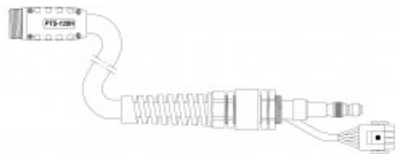

Product details: Cable, 7.5m (connection EASY-FIT, POWERMAX1650® -hand torch)

product code: **NW03882FX-HY**

## Product variants

Index	Price
<b>Cable, 7.5m (connection EASY-FIT, POWERMAX1650® -hand torch)</b> NW03882FX-HY	<b>€340.41 / pc</b> Net price