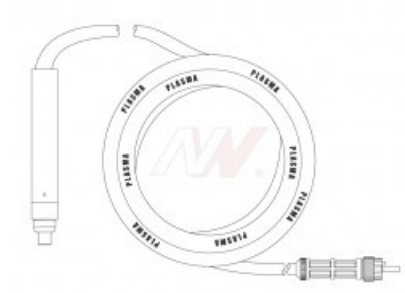

## Product variants

Index	Price
<b>Machine torch, 6m, central connector</b> NW03472	<b>€365.51 / pc</b> Net price
<b>Machine torch 6m central connector</b> NW07842	<b>€1,340.71 / pc</b> Net price

## Technical details

Type of torch	machine
Standard	EWS® / LINCLON®
Length	6m
Type EWS® / LINCOLN®	EX40-2V / 60 / T70
Reference number	W0400046