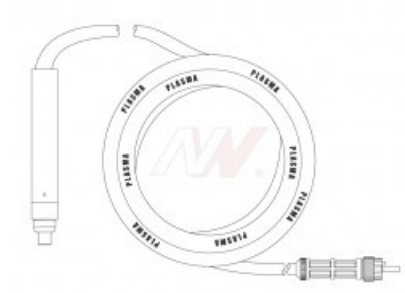

## Product variants

Index	Price
<b>Machine torch, 6m, central connector</b> NW03472	<b>€376.47 / pc</b> Net price
<b>Machine torch 6m central connector</b> NW07842	<b>€1,380.93 / pc</b> Net price

## Technical details

Type of torch	machine
Standard	EWS® / LINCLON®
Length	6m
Type EWS® / LINCOLN®	EX40-2V / 60 / T70
Reference number	W0400046