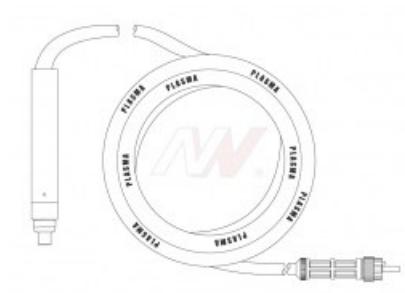

product code: **NW03472**

Product variants

Index	Price
Machine torch, 6m, central connector NW03472	€365.51 / pc Net price
Machine torch 6m central connector NW07842	€1,340.71 / pc Net price

Technical details

Type of torch	machine
Standard	EWS® / LINCLON®
Length	6m
Type EWS® / LINCOLN®	EX40-2V / 60 / T70
Reference number	W0400046