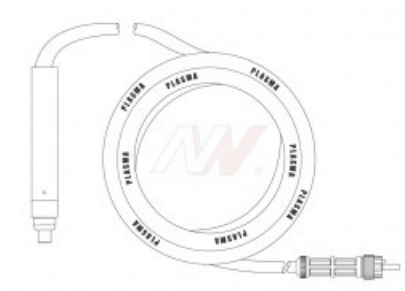

product code: **NW03472**

Product variants

Index	Price
Machine torch, 6m, central connector NW03472	€365.51 / pc Net price
Machine torch 6m central connector NW07842	€1,340.71 / pc Net price

Technical details

Type of torch	machine
Standard	EWS® / LINCLON®
Length	6m
Type EWS® / LINCOLN®	EX40-2V / 60 / T70
Reference number	W0400046