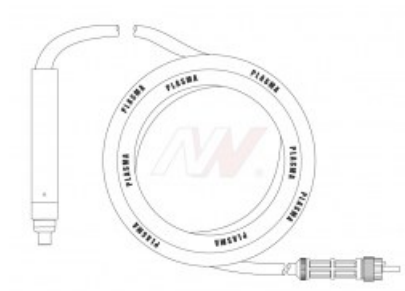

product code: **NW03472**

Product variants

Index	Price
Machine torch, 6m, central connector NW03472	€401.61 / pc Net price
Machine torch 6m central connector NW07842	€1,473.16 / pc Net price

Technical details

Type of torch	machine
Standard	EWS® / LINCLON®
Length	6m
Type EWS® / LINCOLN®	EX40-2V / 60 / T70
Reference number	W0400046