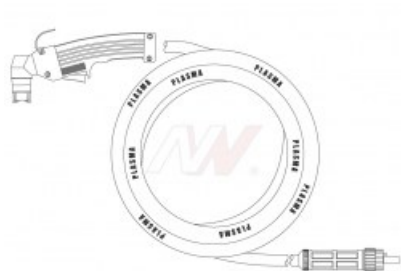

product code: **NW03072**

Product variants

Index	Price
Hand torch, 6m, central connector NW03072	€297.94 / pc Net price
Hand torch, 6m, central connector NW03091CS	€380.87 / pc Net price
Hand torch 6m central connector NW07822	€1,340.71 / pc Net price

Technical details

Type of torch	hand
Standard	EWS® / LINCLON®
Length	6m
Type EWS® / LINCOLN®	EX40-2V / 60 / T70
Reference number	W0400030