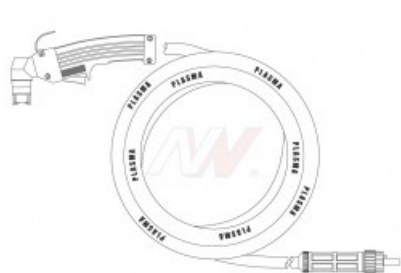

product code: **NW03072**

Product variants

Index	Price
Hand torch, 6m, central connector NW03072	€297.94 / pc Net price
Hand torch, 6m, central connector NW03091CS	€380.87 / pc Net price
Hand torch 6m central connector NW07822	€1,340.71 / pc Net price

Technical details

Type of torch	hand
Standard	EWS® / LINCLON®
Length	6m
Type EWS® / LINCOLN®	EX40-2V / 60 / T70
Reference number	W0400030