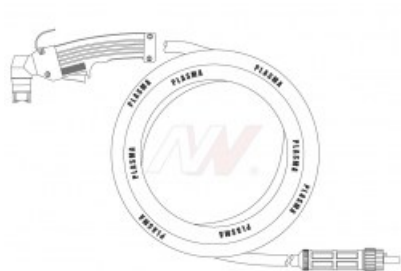

## Product variants

Index	Price
<b>Hand torch, 6m, central connector</b> NW03072	<b>€297.94 / pc</b> Net price
<b>Hand torch, 6m, central connector</b> NW03091CS	<b>€380.87 / pc</b> Net price
<b>Hand torch 6m central connector</b> NW07822	<b>€1,340.71 / pc</b> Net price

## Technical details

Type of torch	hand
Standard	EWS® / LINCLON®
Length	6m
Type EWS® / LINCOLN®	EX40-2V / 60 / T70
Reference number	W0400030