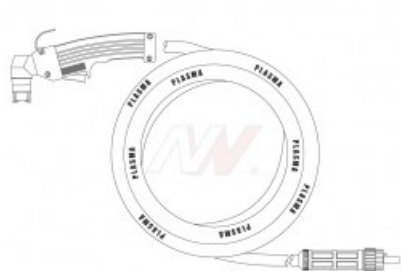

product code: **NW03072**

Product variants

Index	Price
Hand torch, 6m, central connector NW03072	€306.88 / pc Net price
Hand torch, 6m, central connector NW03091CS	€392.29 / pc Net price
Hand torch 6m central connector NW07822	€1,380.93 / pc Net price

Technical details

Type of torch	hand
Standard	EWS® / LINCLON®
Length	6m
Type EWS® / LINCOLN®	EX40-2V / 60 / T70
Reference number	W0400030