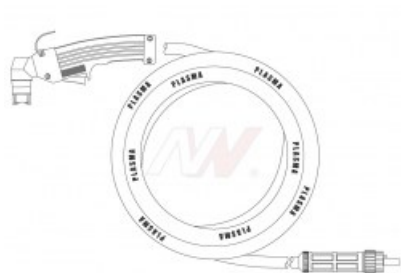

## Product variants

Index	Price
<b>Hand torch, 6m, central connector</b> NW03072	<b>€327.37 / pc</b> Net price
<b>Hand torch, 6m, central connector</b> NW03091CS	<b>€418.49 / pc</b> Net price
<b>Hand torch 6m central connector</b> NW07822	<b>€1,473.16 / pc</b> Net price

## Technical details

Type of torch	hand
Standard	EWS® / LINCLON®
Length	6m
Type EWS® / LINCOLN®	EX40-2V / 60 / T70
Reference number	W0400030