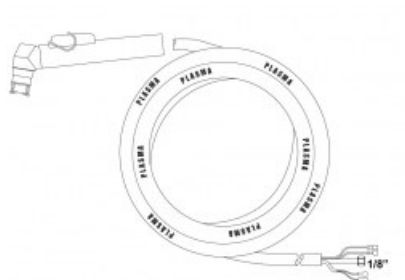

## Product variants

| Index  | Price                            |
|--|----------------------------------|
| <b>Hand torch , 6m, 1/8 " connection</b><br>NW03070C | <b>€264.15 / pc</b><br>Net price |
| <b>Hand plasma torch 6m set (1/8</b><br>NW03050C     | <b>€258.01 / pc</b><br>Net price |

## Technical details

|                  |                  |
|------------------|------------------|
| Type of torch    | hand             |
| Standard         | CEBORA®          |
| Length           | 6m               |
| Type CEBORA®     | P70 / P36 / P52® |
| Reference number | 1564             |