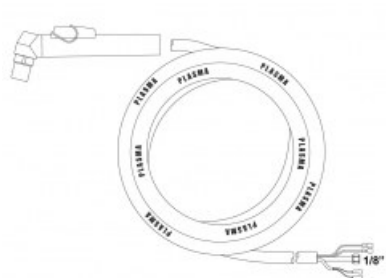

product code: NW03050C

Product variants

Index	Price
Hand plasma torch 6m set (1/8 NW03050C	€258.01 / pc Net price
Hand torch , 6m, 1/8 " connection NW03070C	€264.15 / pc Net price

Technical details

Type of torch	hand
Standard	CEBORA®
Length	6m
Type CEBORA®	P50 / 35HF®
Reference number	1526