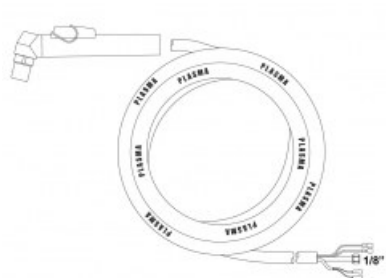

product code: **NW03050C**

## Product variants

Index	Price
<b>Hand plasma torch 6m set (1/8 NW03050C</b>	<b>€283.50 / pc</b> Net price
<b>Hand torch , 6m, 1/8 " connection NW03070C</b>	<b>€290.25 / pc</b> Net price

## Technical details

Type of torch	hand
Standard	CEBORA®
Length	6m
Type CEBORA®	P50 / 35HF®
Reference number	1526