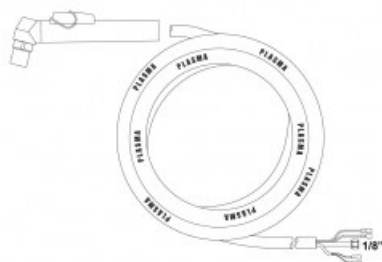

Product details: Hand plasma torch 6m set (1/8  
&quot;connection)

nov-Weld

product code: **NW03050C**

## Product variants

Index	Price
<b>Hand plasma torch 6m set (1/8 &amp;quot;connection) NW03050C</b>	<b>€258.01 / pc</b> Net price
<b>Hand torch , 6m, 1/8 &amp;#039;&amp;#039; connection NW03070C</b>	<b>€264.15 / pc</b> Net price

## Technical details

Type of torch	hand
Standard	CEBORA®
Length	6m
Type CEBORA®	P50 / 35HF®
Reference number	1526