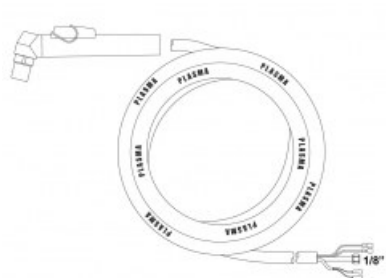

product code: **NW03050C**

Product variants

Index	Price
Hand plasma torch 6m set (1/8 NW03050C	€258.01 / pc Net price
Hand torch , 6m, 1/8 " connection NW03070C	€264.15 / pc Net price

Technical details

Type of torch	hand
Standard	CEBORA®
Length	6m
Type CEBORA®	P50 / 35HF®
Reference number	1526