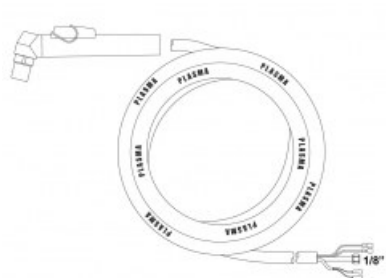

product code: **NW03050C**

Product variants

Index	Price
Hand plasma torch 6m set (1/8 NW03050C	€265.75 / pc Net price
Hand torch , 6m, 1/8 " connection NW03070C	€272.08 / pc Net price

Technical details

Type of torch	hand
Standard	CEBORA®
Length	6m
Type CEBORA®	P50 / 35HF®
Reference number	1526